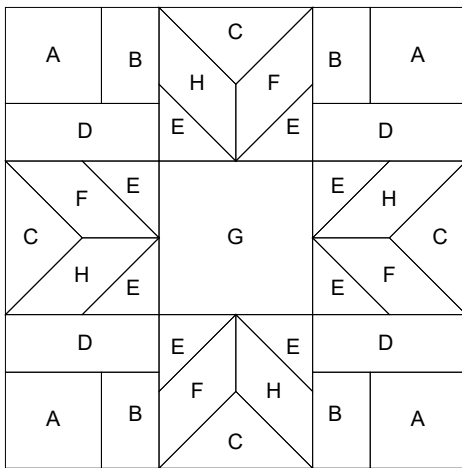

201509a - Morning Star

Key Block (1/5 actual size)

Cutting Diagrams

Patch Count

4 patches

8 patches

4 patches

1 patch

4 patches