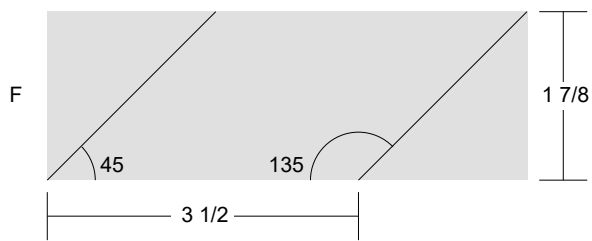

201509a - Morning Star

Key Block (1/5 actual size)

Cutting Diagrams

Patch Count

4 patches

8 patches

4 patches

1 patch