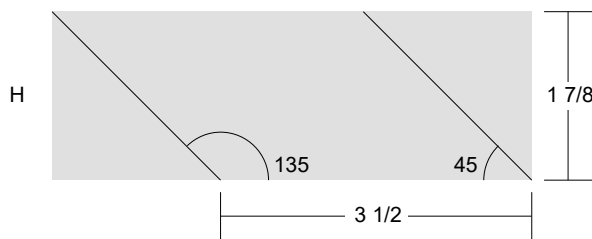

201509a - Morning Star

Key Block (1/5 actual size)

Cutting Diagrams

Patch Count

4 patches

8 patches

4 patches

1 patch

4 patches