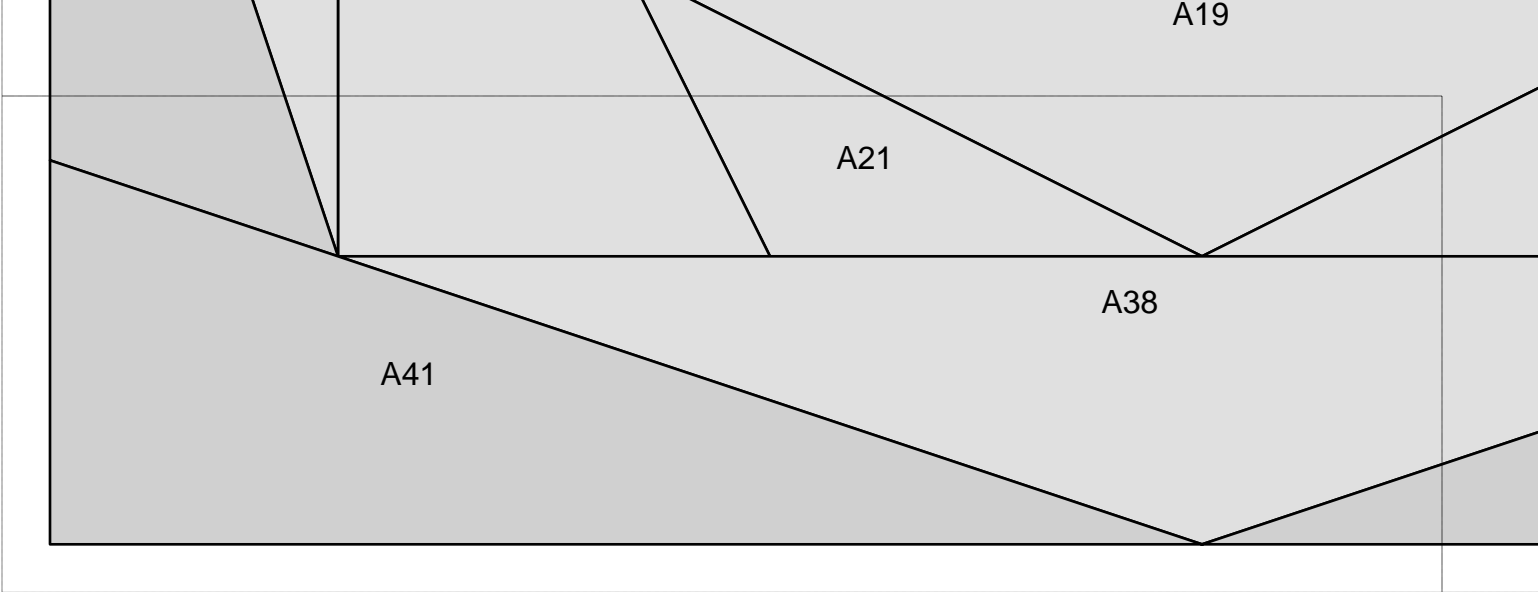

Pattern for "Cabbage Rose" as 8.00 by 8.00 (inches) block, printed from EQ6!

33

A27

A26

7

A40

Pattern for "Cabbage Rose" as 12.00 by 12.00 (inches) block, printed from EQ6!

A19

A21

A38

A41

A20

A40

A39