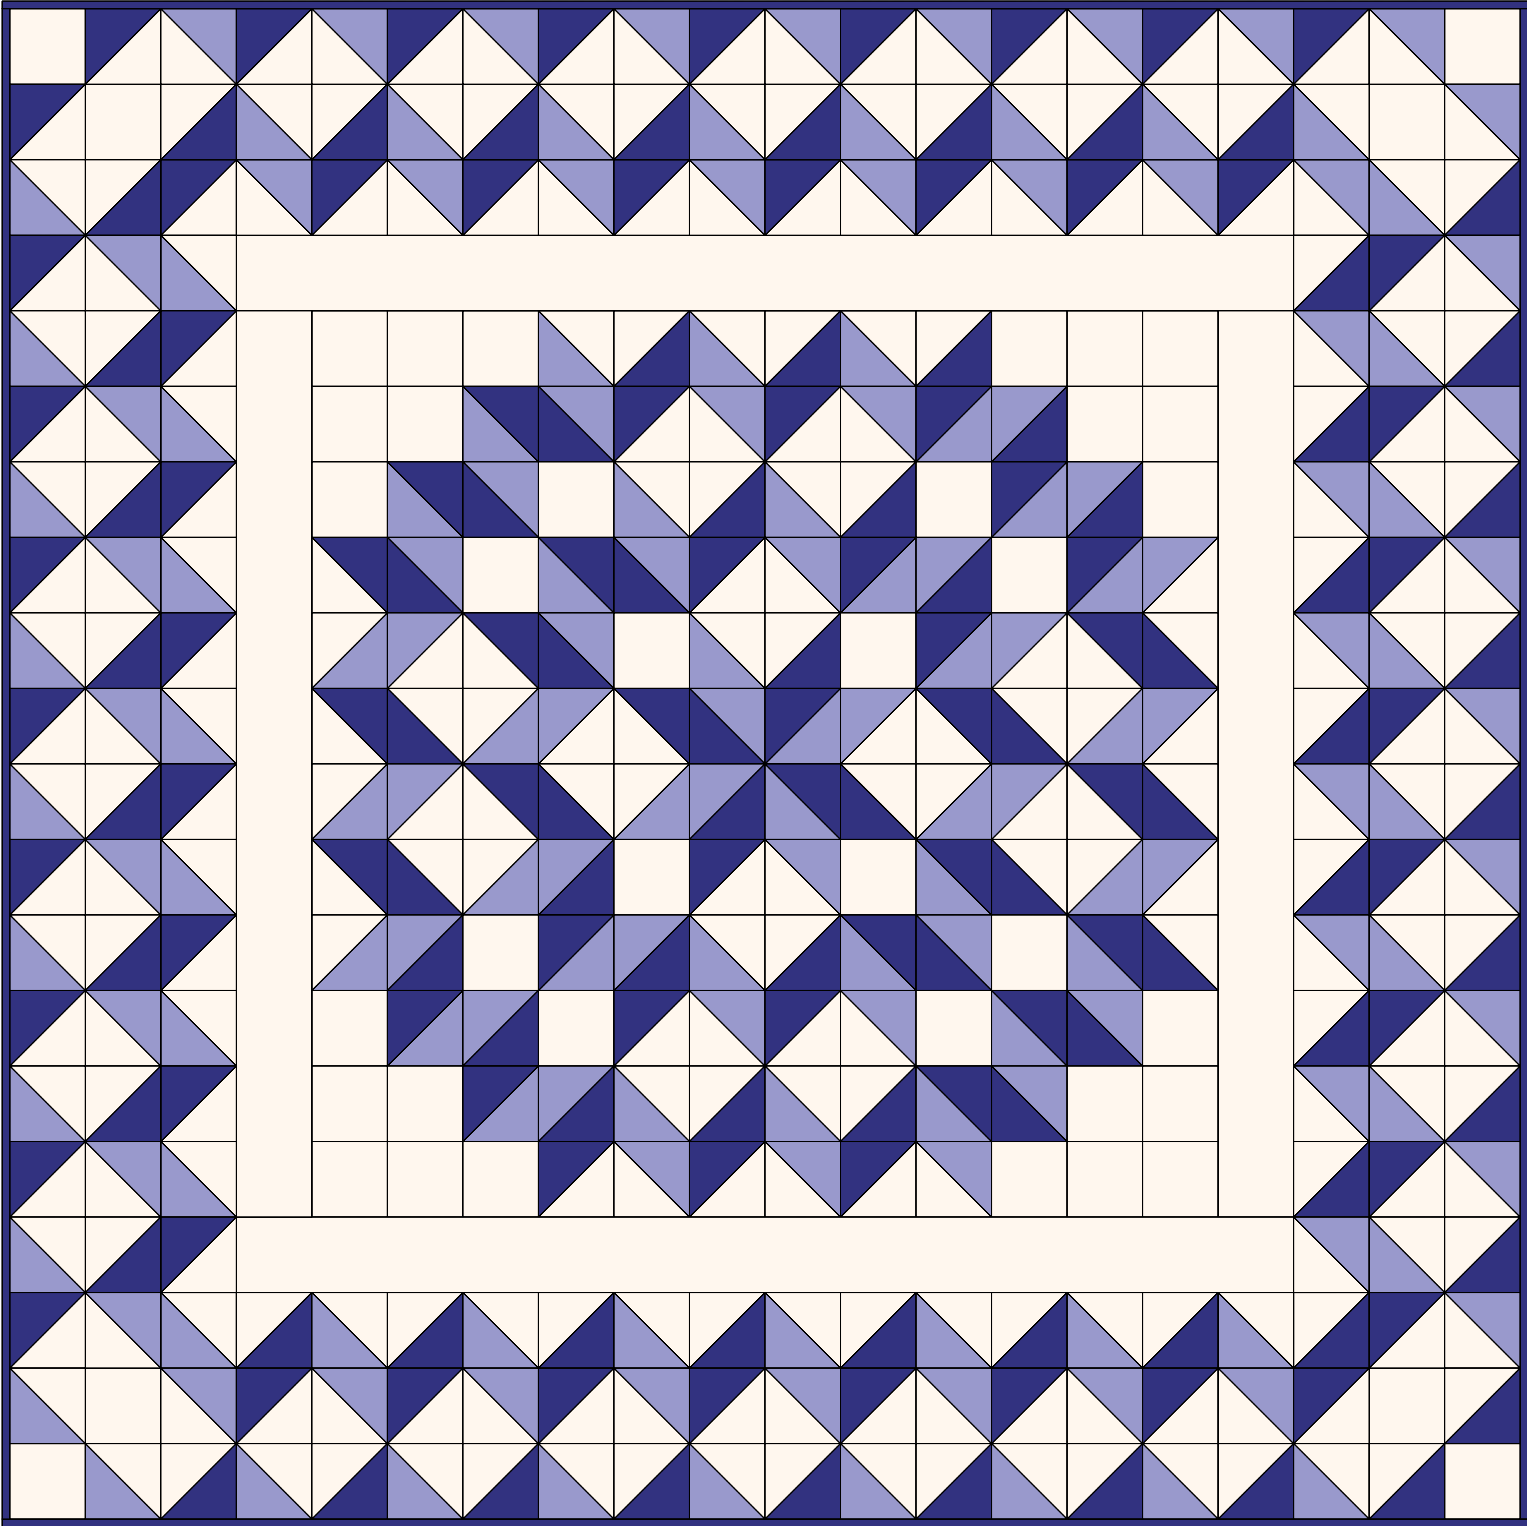

Carpenter's Wheel w/ Borders 101" square

Carpenter's Wheel w/ Borders 101" square

Fabric key	Number of patches	Yardage estimate	Fabric key	Number of patches	Yardage estimate
	316	# 6 + 3/8		170	2 + 1/2
	174	# 2 + 7/8			

The estimate for this fabric assumes that long strips ARE pieced.

Unnamed

Key Block (7/10 actual size)