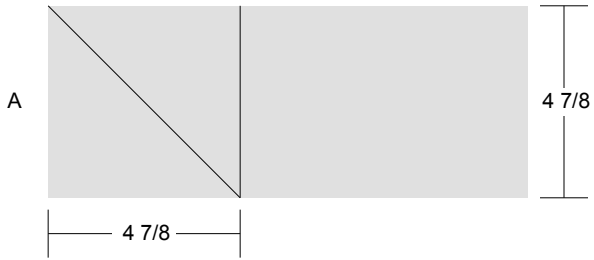

# Economy Patch

Key Block (31/100 actual size)

## Cutting Diagrams